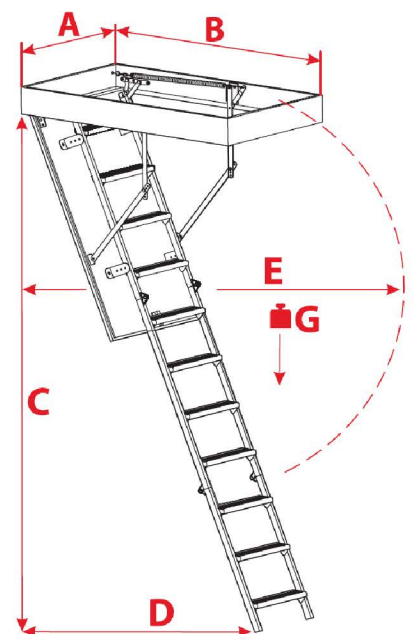

### BOX DIMENSIONS [cm]

OUTER BOX DIMENSIONS, MOUNTING OPENING 2 CM LARGER

	80	90	100	110	120
50					
55					
60	✓	✓	✓		
70	✓	✓	✓		

### Non-Standard dimensions

Min - Max Length	80 - 100 cm
Min - Max Width	60 - 80 cm

\*Unusual dimensions available in full size of untypical stairs can not exceed 1 m<sup>2</sup>

## Accessories

MASKING BATTEN

MOUNTING SYSTEM

HATCH BALUSTRADE

## Technical draw

> 90

C 265 cm

D 130 cm

E 125 cm

G 160 kg

< 90

C 260 cm